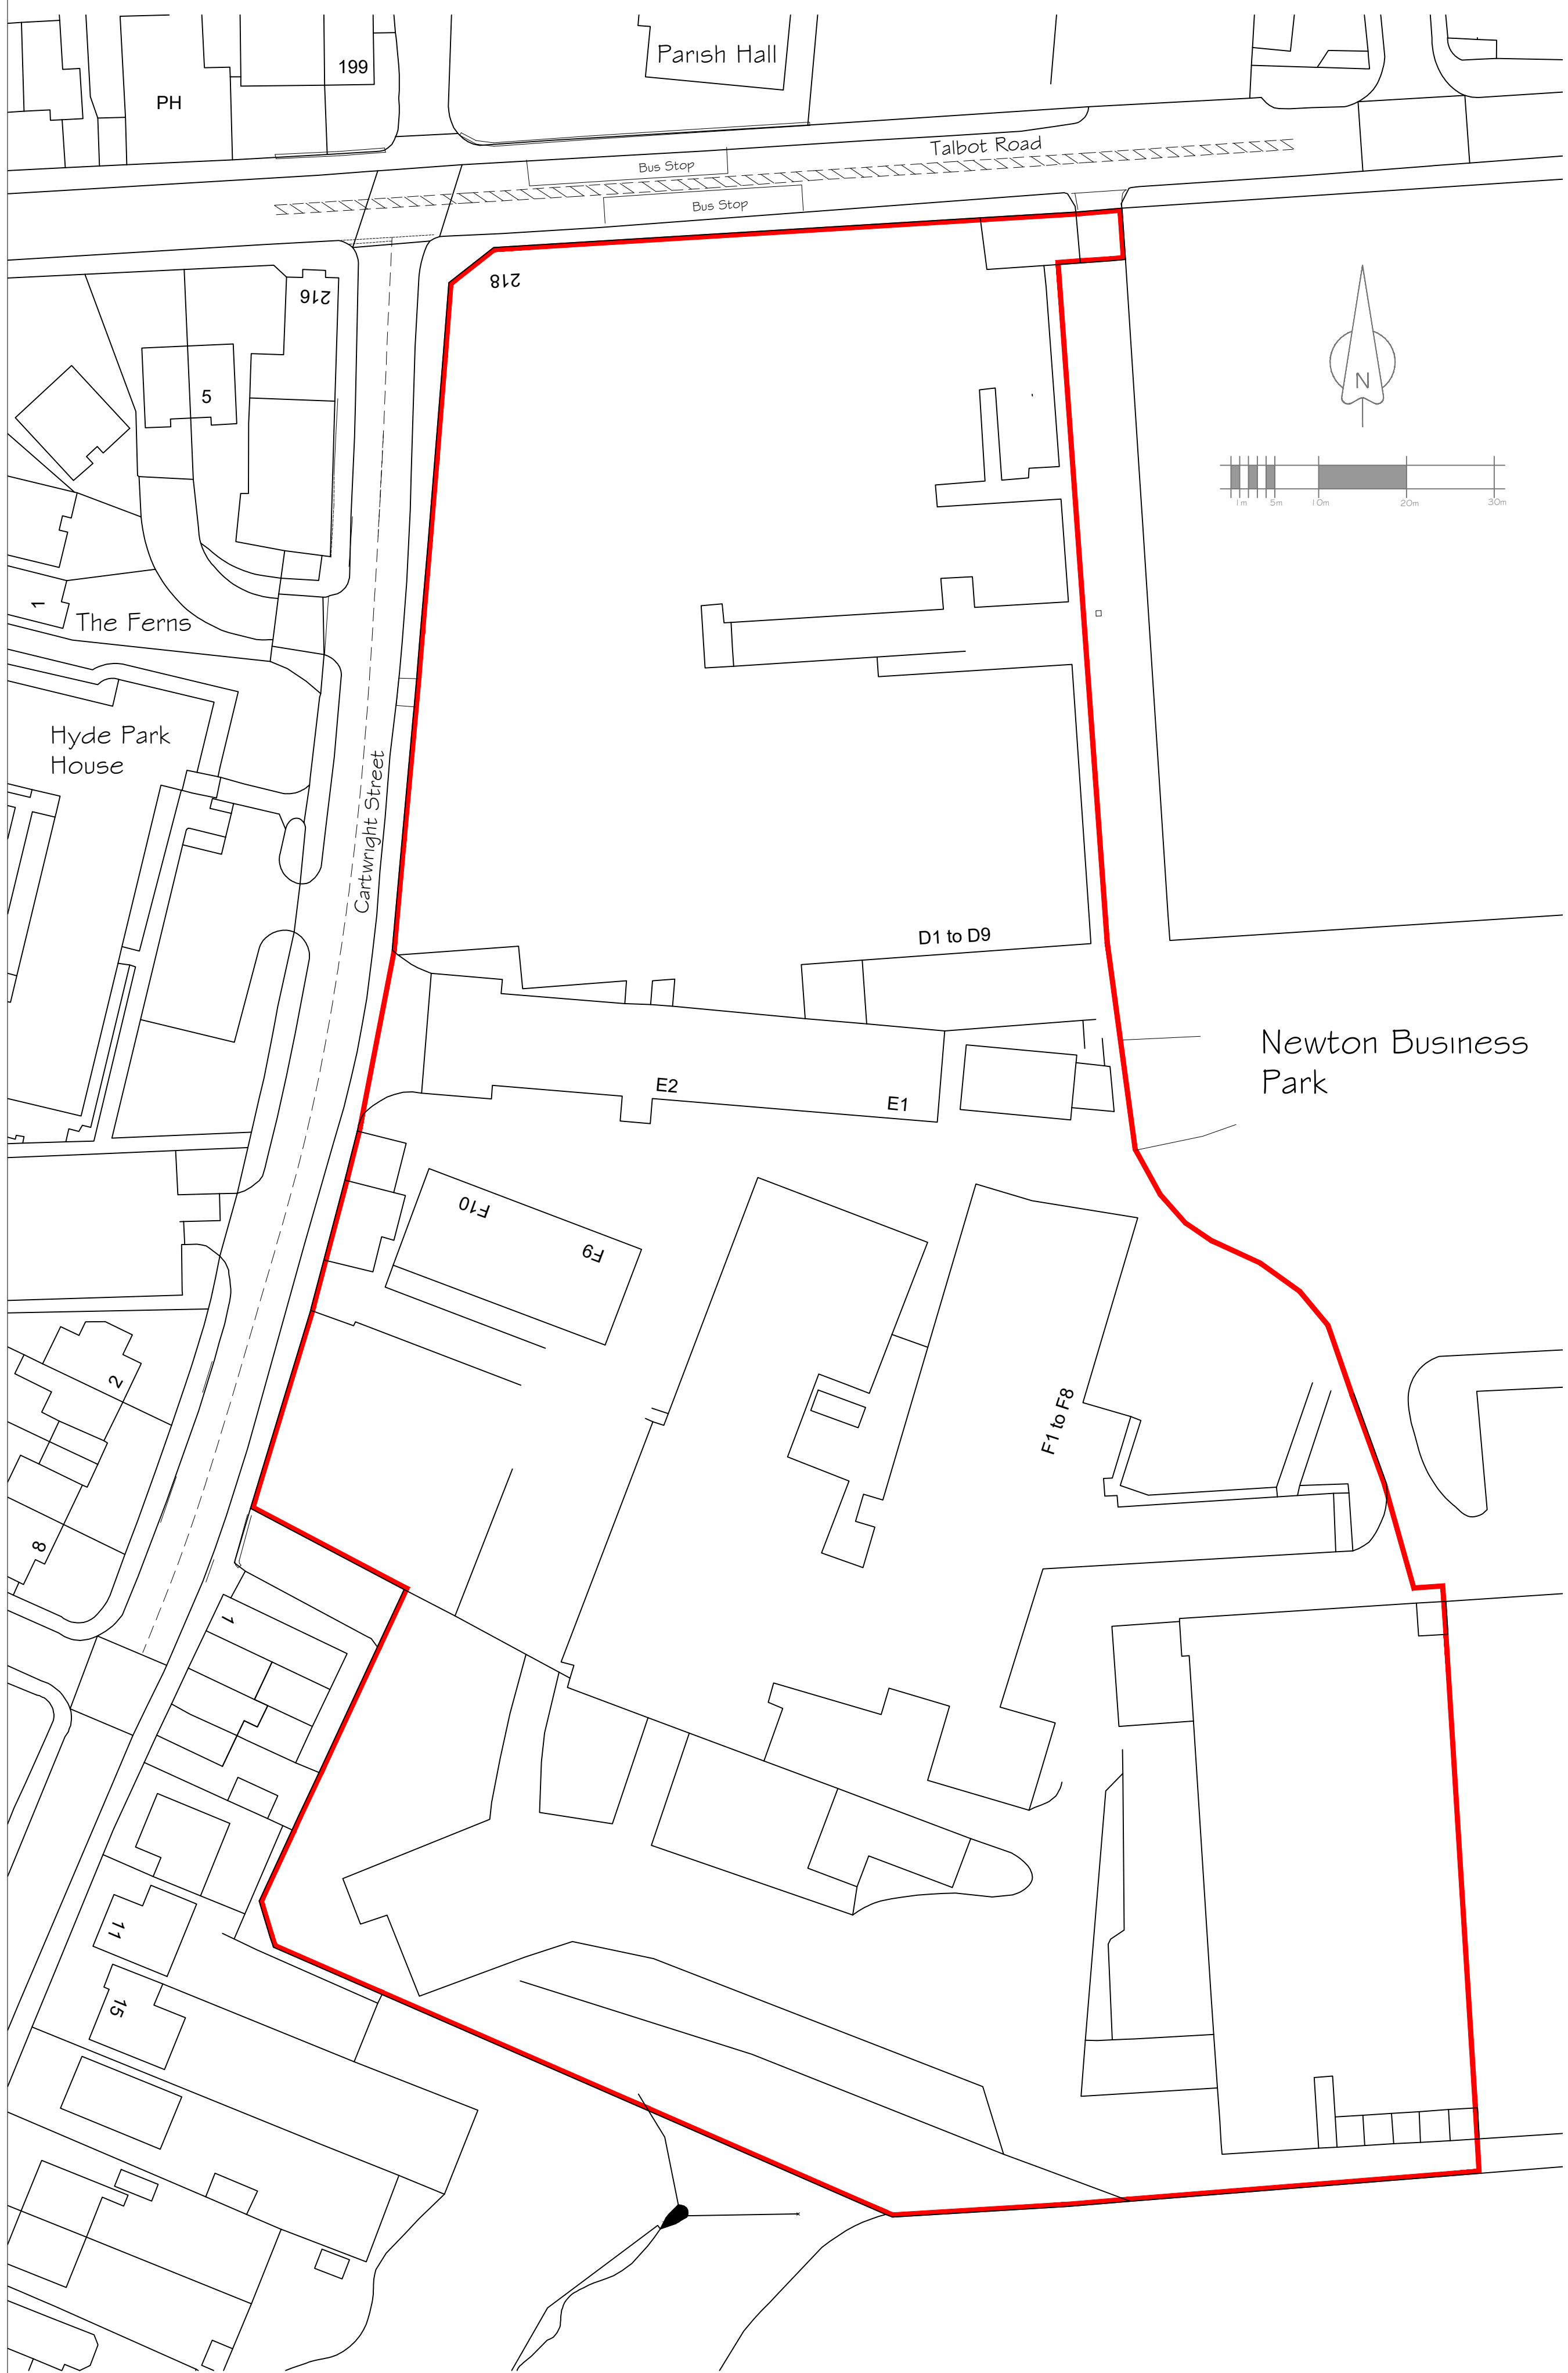

Legend
Application site boundary

Newton Business Park

Baldwin Design

Consultancy Ltd

Revision:	
Project Title: Residential Development	
Address: Newton Business Park Hyde	
Drawing: Location Plan	
Drawing No: WHNB/LP/01	
Drawn: CB	Chkd: -
Date: 27/11/17	Paper Size: A2
Scale: 1:500	